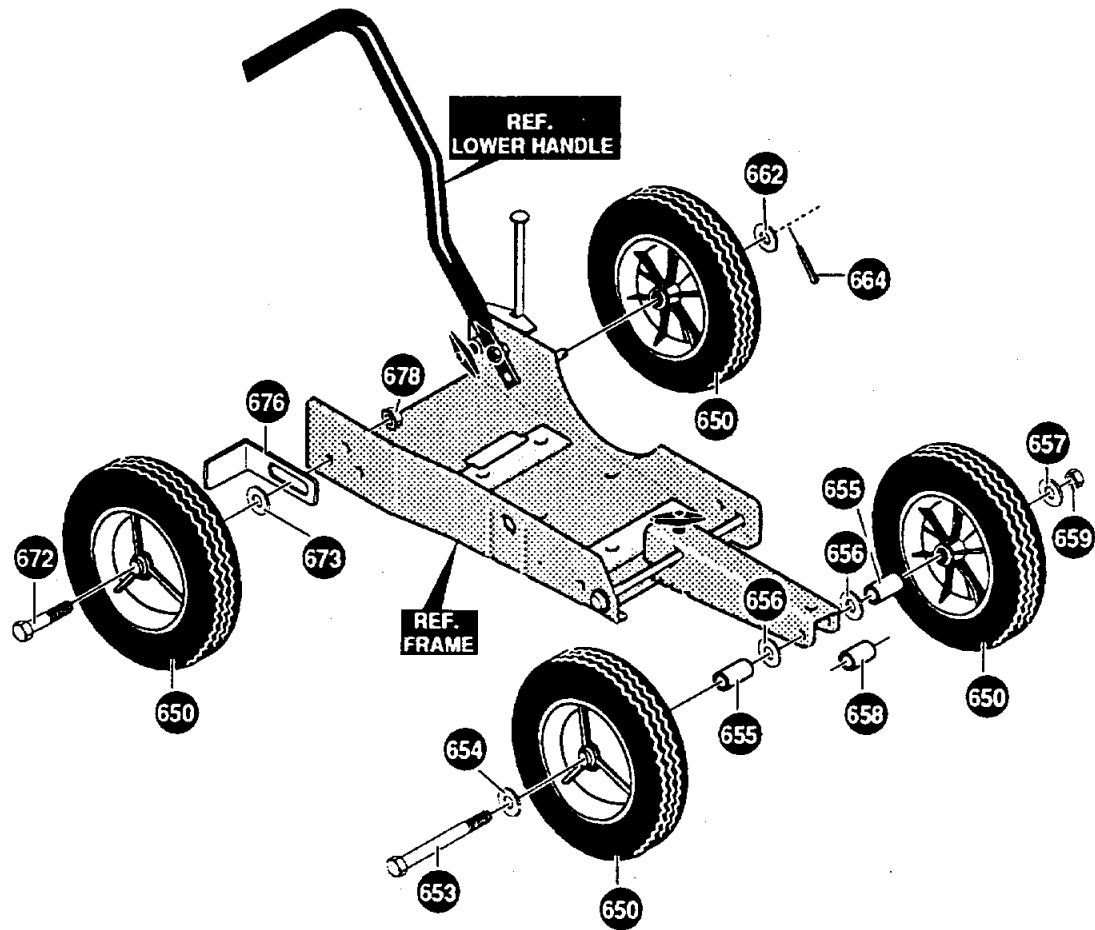

EDGER/TRIMMER PARTS MODEL 13050X22

TIRES W/SCRAPER ASSEMBLY

KEY #	PART#	DESCRIPTION
650	331579	TIRE & RIM
653	190628	SCREW, 5/16-18X4.50
654	120393	FLATWASHER .344X.69X.065
655	51887	SPACER, SLEV .328X.495X1.39
656	120393	FLATWASHER .344X.69X.065
657	120393	FLATWASHER .344X.69X.065
658	51888	SPACER, SLEV .328X.495X1.05
659	1498	NUT, 5/16-18 REGHEXCTRLK
662	2968	FLATWASHER .504X.75X.059
664	121222	PIN, COTTER .090 DIA X.75 LG
672	23763	SHOULDER BOLT, 3/8-16
673	996416	FLATWASHER .391X1.00X.125
676	9273	SCRAPER, WHEEL
678	45171	NUT, 3/8-16 WHIZ-LOCK

328446E