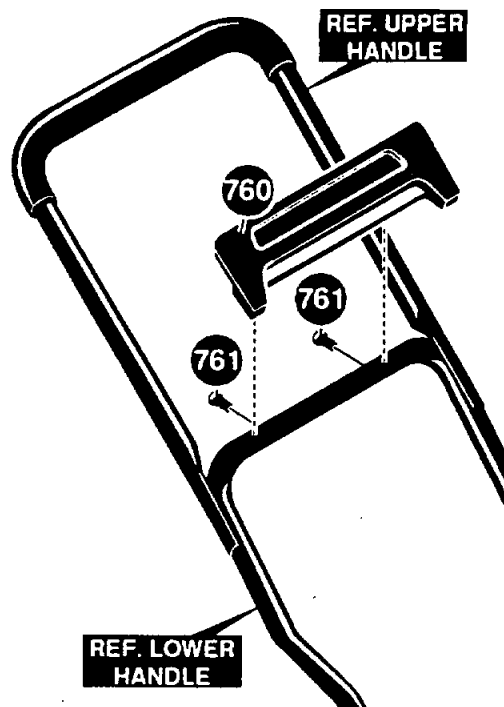

EDGER/TRIMMER PARTS MODEL 13050X22

HANDLE PANEL ASSEMBLY

KEY #	PART#	DESCRIPTION
760	54891	SHROUD, HANDLE
761	426221	SCREW, 10-16X.75 SLHTAP

328475C

DECAL ASSEMBLY