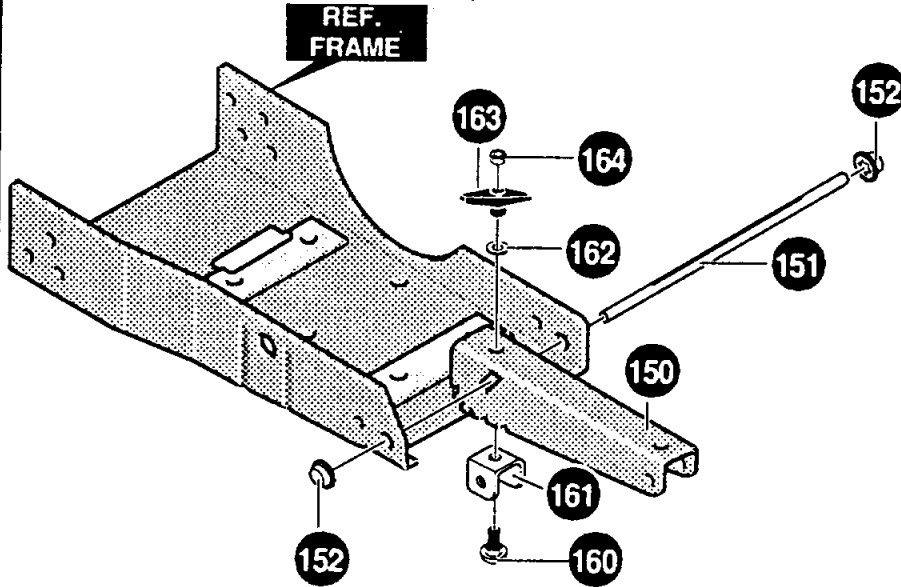

EDGER/TRIMMER PARTS MODEL 13050X22

WHEEL BRACKET ASSEMBLY

KEY #	PART#	DESCRIPTION
150	51620-884	CHANNEL, FRONT WHEEL
151	51376	ROD, FRONT MOUNT CURB HOP
152	51615	PUSHNUT, WASHER
160	120230	CARR. BOLT, 5/16-18X1.25
161	8082	CLEVIS
162	120393	FLATWASHER, .344X.69X.065
163	13527	T-KNOB
164	120376	NUT, 5/16-18 REGHEX

332094B

CURB HOPPER ASSEMBLY

KEY #	PART#	DESCRIPTION
170	6842	BRACKET, CURB HOP MNT
171	180077	SCREW, 5/16-18X.75
172	1498	NUT, 5/16-18 REGHEXCTRLK
180	126380	CARR. BOLT, 5/16-18X2.00
181	8082	CLEVIS
182	45222	SPACER, SLEV .356X.63X1.01
183	120393	FLATWASHER .344X.69X.065
184	13527	T-KNOB
185	120376	NUT, 5/16-18 REGHEX
186	310896	ROD, WHEEL SUPPORT

323416B