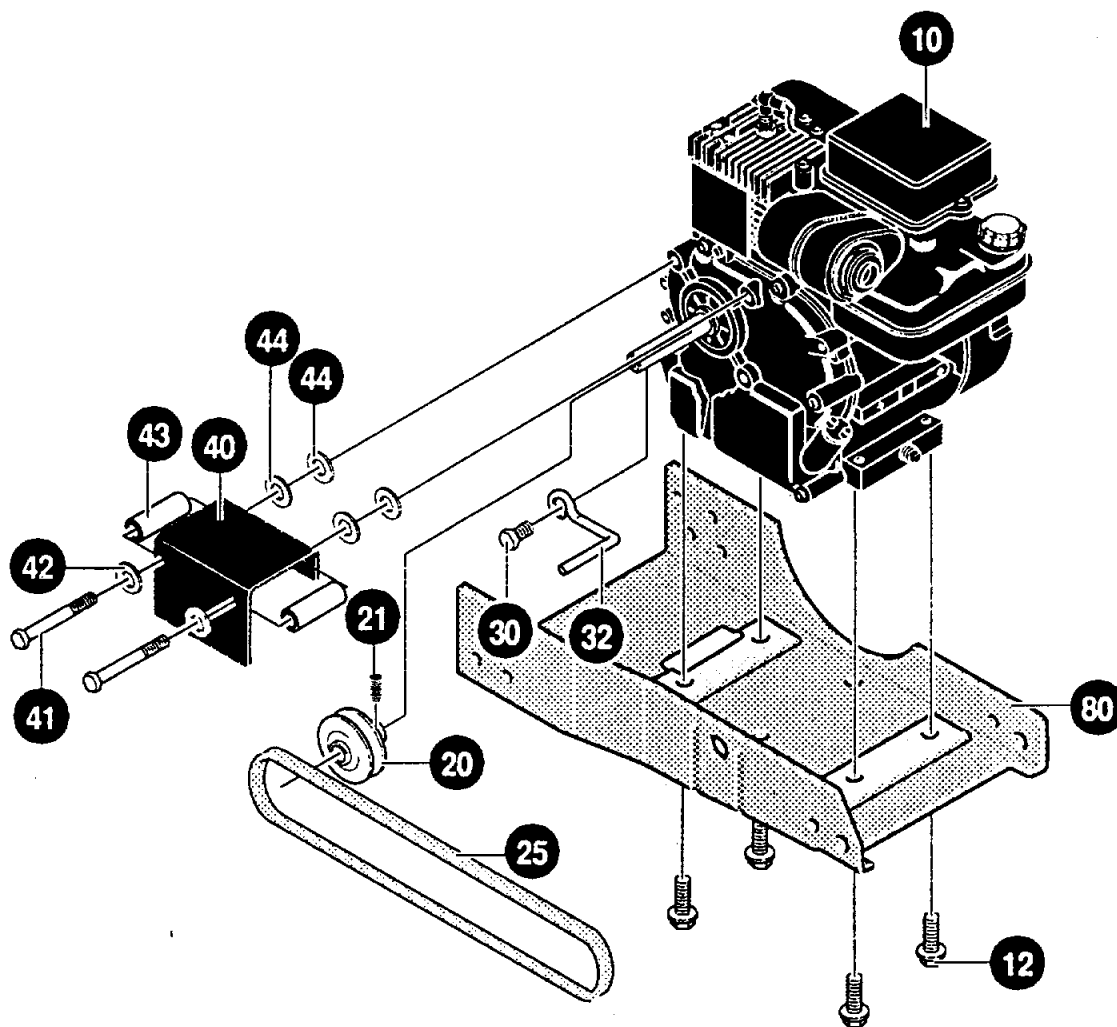

# EDGER/TRIMMER PARTS MODEL 13050X22

## ENGINE ASSEMBLY

KEY #	PART#	DESCRIPTION
10	ENGINE	3.5 HP B&S (SEE ENGINE MANUAL)
12	48148	SCREW, 3/8-16X1.00
20	32689	PULLEY, ENGINE
21	102580	SCREW, 5/16-18X.25 ALHSETCPPL
25	32668	BELT, V 4L 32.60LG
30	313011	SCREW AND WASHER ASSEMBLY
32	51600	BELT GUIDE
40	53406-884	COVER, ENGINE PULLEY
41	181624	SCREW, 5/16-24X3.00
42	120393	FLATWASHER, .344X.69X.065
43	53407	SPACER, SLEV .335X.43X.37
44	120393	FLATWASHER, .344X.69X.065
80	52154-884	FRAME, EDGER
	338631	MANUAL, OWNER'S

## WHEEL BRACKET ASSEMBLY

KEY #	PART#	DESCRIPTION
150	51620-884	CHANNEL, FRONT WHEEL
151	51376	ROD, FRONT MOUNT CURB HOP
152	51615	PUSHNUT, WASHER
160	120230	CARR. BOLT, 5/16-18X1.25
161	8082	CLEVIS
162	120393	FLATWASHER, .344X.69X.065
163	13527	T-KNOB
164	120376	NUT, 5/16-18 REGHEX