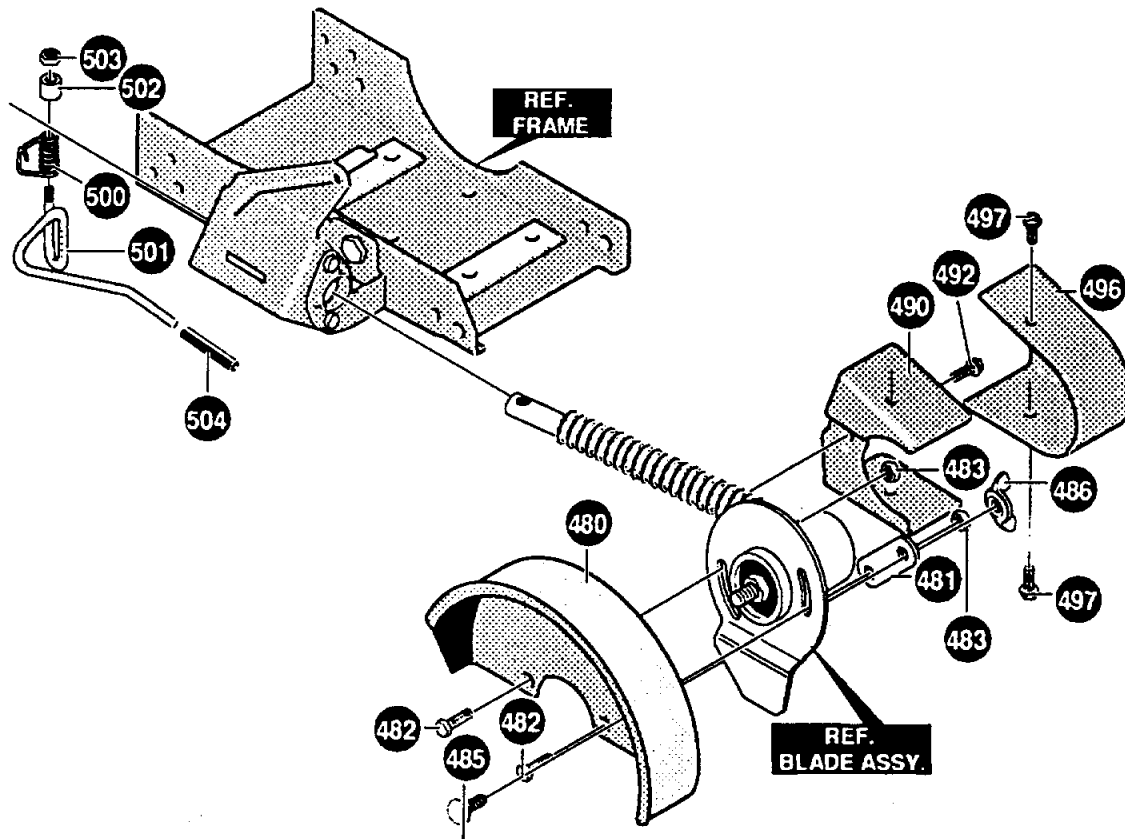

EDGER/TRIMMER PARTS MODEL 13050X22

BLADE GUARD ASSEMBLY

KEY #	PART#	DESCRIPTION
480	337800-884	GUARD, BLADE EXTENDED
481	6844	BAR, LOCKING
482	180077	SCREW, 5/16-18X.75
483	1498	NUT, 5/16-18 REGHEXCTRLK
485	57101	CARR. BOLT, 5/16-18X.75
486	997206	WING NUT
490	53915-884	GUIDE, BELT FRONT
492	995346	SCREW, 1/4-20X.50 WAHHTAP
496	53405-884	COVER, QUILL PULLEY
497	302652	SCREW, 10-24X.38 HWASEMTAP
500	51612	SPRING, INDEX
501	54787	LEVER, INDEX
502	51842	SPACER, SLEV .33X.50X.25
503	1498	NUT, 5/16-18 REGHEXCTRLK
504	51598	GRIP, INDEX LEVER

323288C