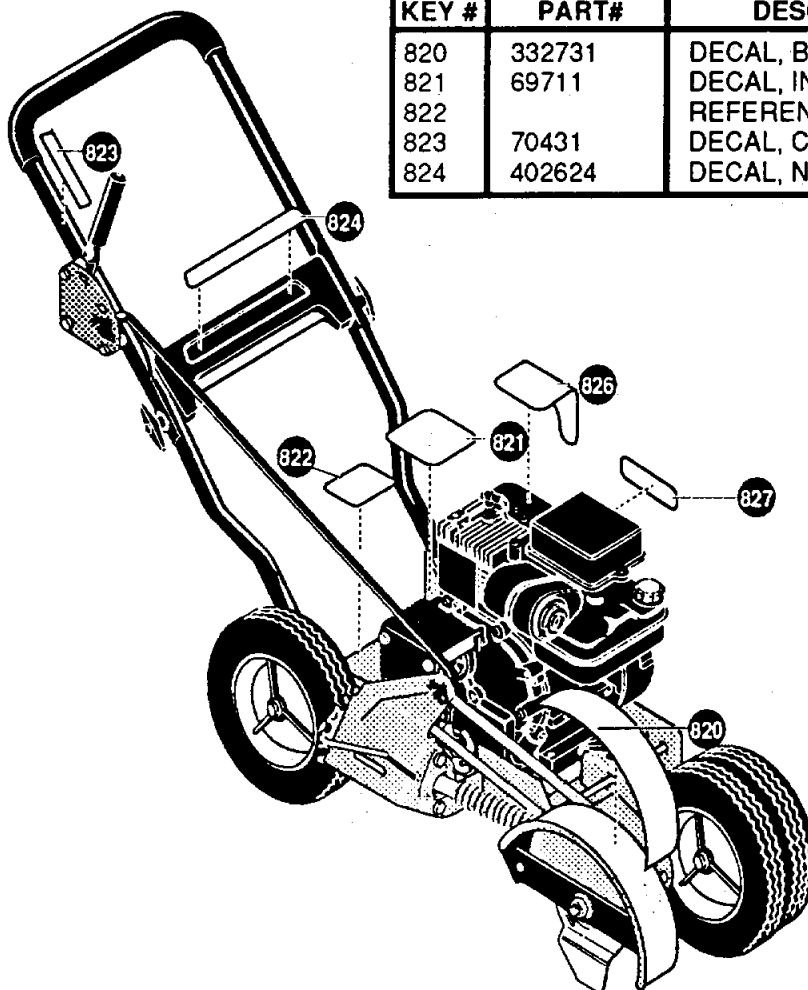

KEY #	PART#	DESCRIPTION
820	332731	DECAL, BLADE GUARD
821	69711	DECAL, INFORMATION - !DANGER!
822		REFERENCE ONLY
823	70431	DECAL, CLUTCH
824	402624	DECAL, NOMA HANDLE PANEL

323414E