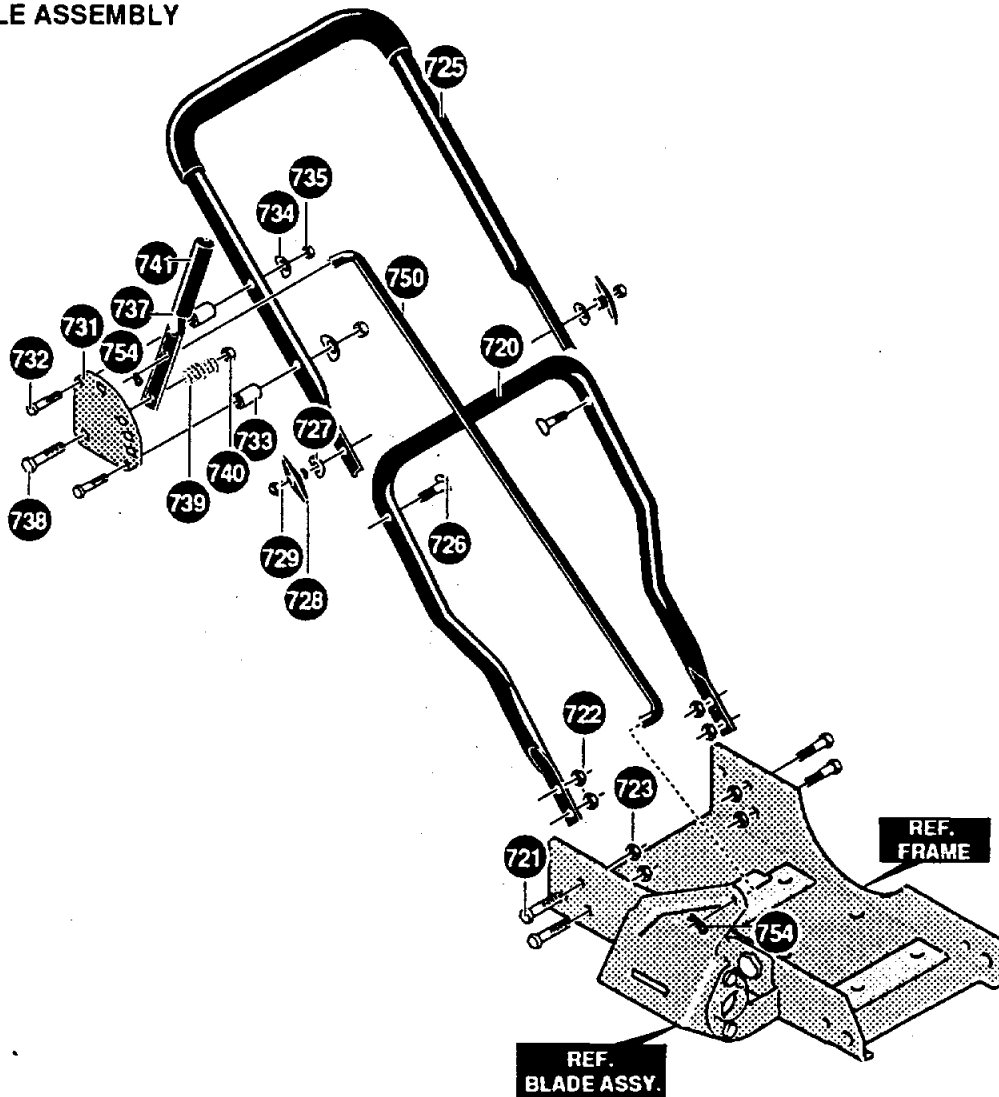

EDGER/TRIMMER PARTS MODEL 13050X22

HANDLE ASSEMBLY

KEY #	PART#	DESCRIPTION
720	577179-853	LOWER HANDLE, 7/8
721	180079	SCREW, 5/16-18X1.00
722	45174	NUT, 5/16-18 HEXWDFLLK WHIZ
723	309936	NUT, 5/16-18 HEXCTRLKJAM
725	577286	UPPER HANDLE W/FOAM
726	315288	CURVED HEAD BOLT, 5/16-18X1.75
727	8728	FORMED WASHER
728	13527	T-KNOB 2 BLADE W/5/16-18 NUT
729	120376	NUT, 5/16-18 REGHEX
731	57020-853	PLATE, QUADRANT SHIFT/ENGAG
732	180044	SCREW, 1/4-20X2.00
733	56293	SPACER, SLEV .281X.50X.68
734	8728	FORMED WASHER
735	1502	NUT, 1/4-20 REGHEXCTRLK
737	305272-853	HANDLE, DEPTH ADJUST
738	180081	SCREW, 5/16-18X1.25
739	25644	SPRING
740	1498	NUT, 5/16-18 REGHEXCTRLK
741	20250	GRIP, HAND
750	57021	ROD, DEPTH CONTROL
754	36368	PIN, HAIR .072DIAX1.13LG

326655B